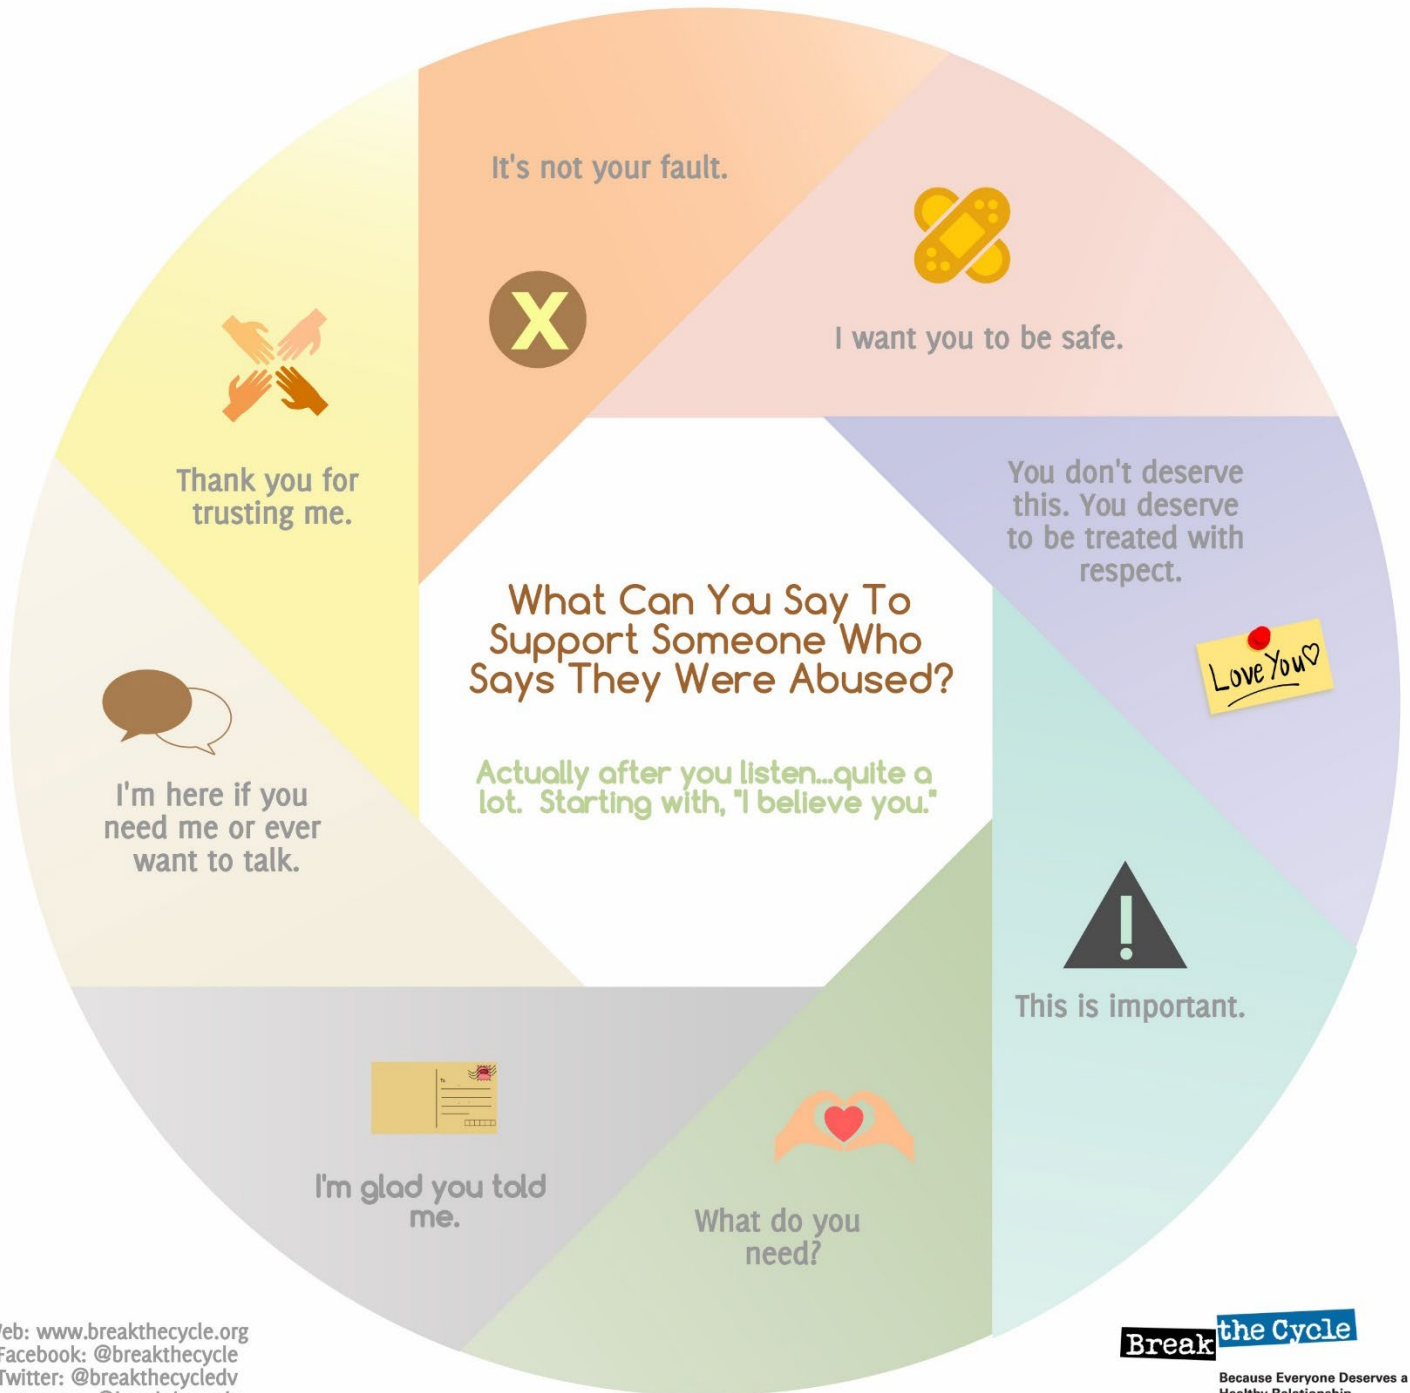

Women's Resource Center
of the New River Valley

Hotline: 540-639-1123 | wrcnr.org/chat

Web: www.breakthecycle.org
Facebook: @breakthecycle
Twitter: @breakthecycledv
Instagram: @breakthecycle

Break the Cycle
Because Everyone Deserves a Healthy Relationship